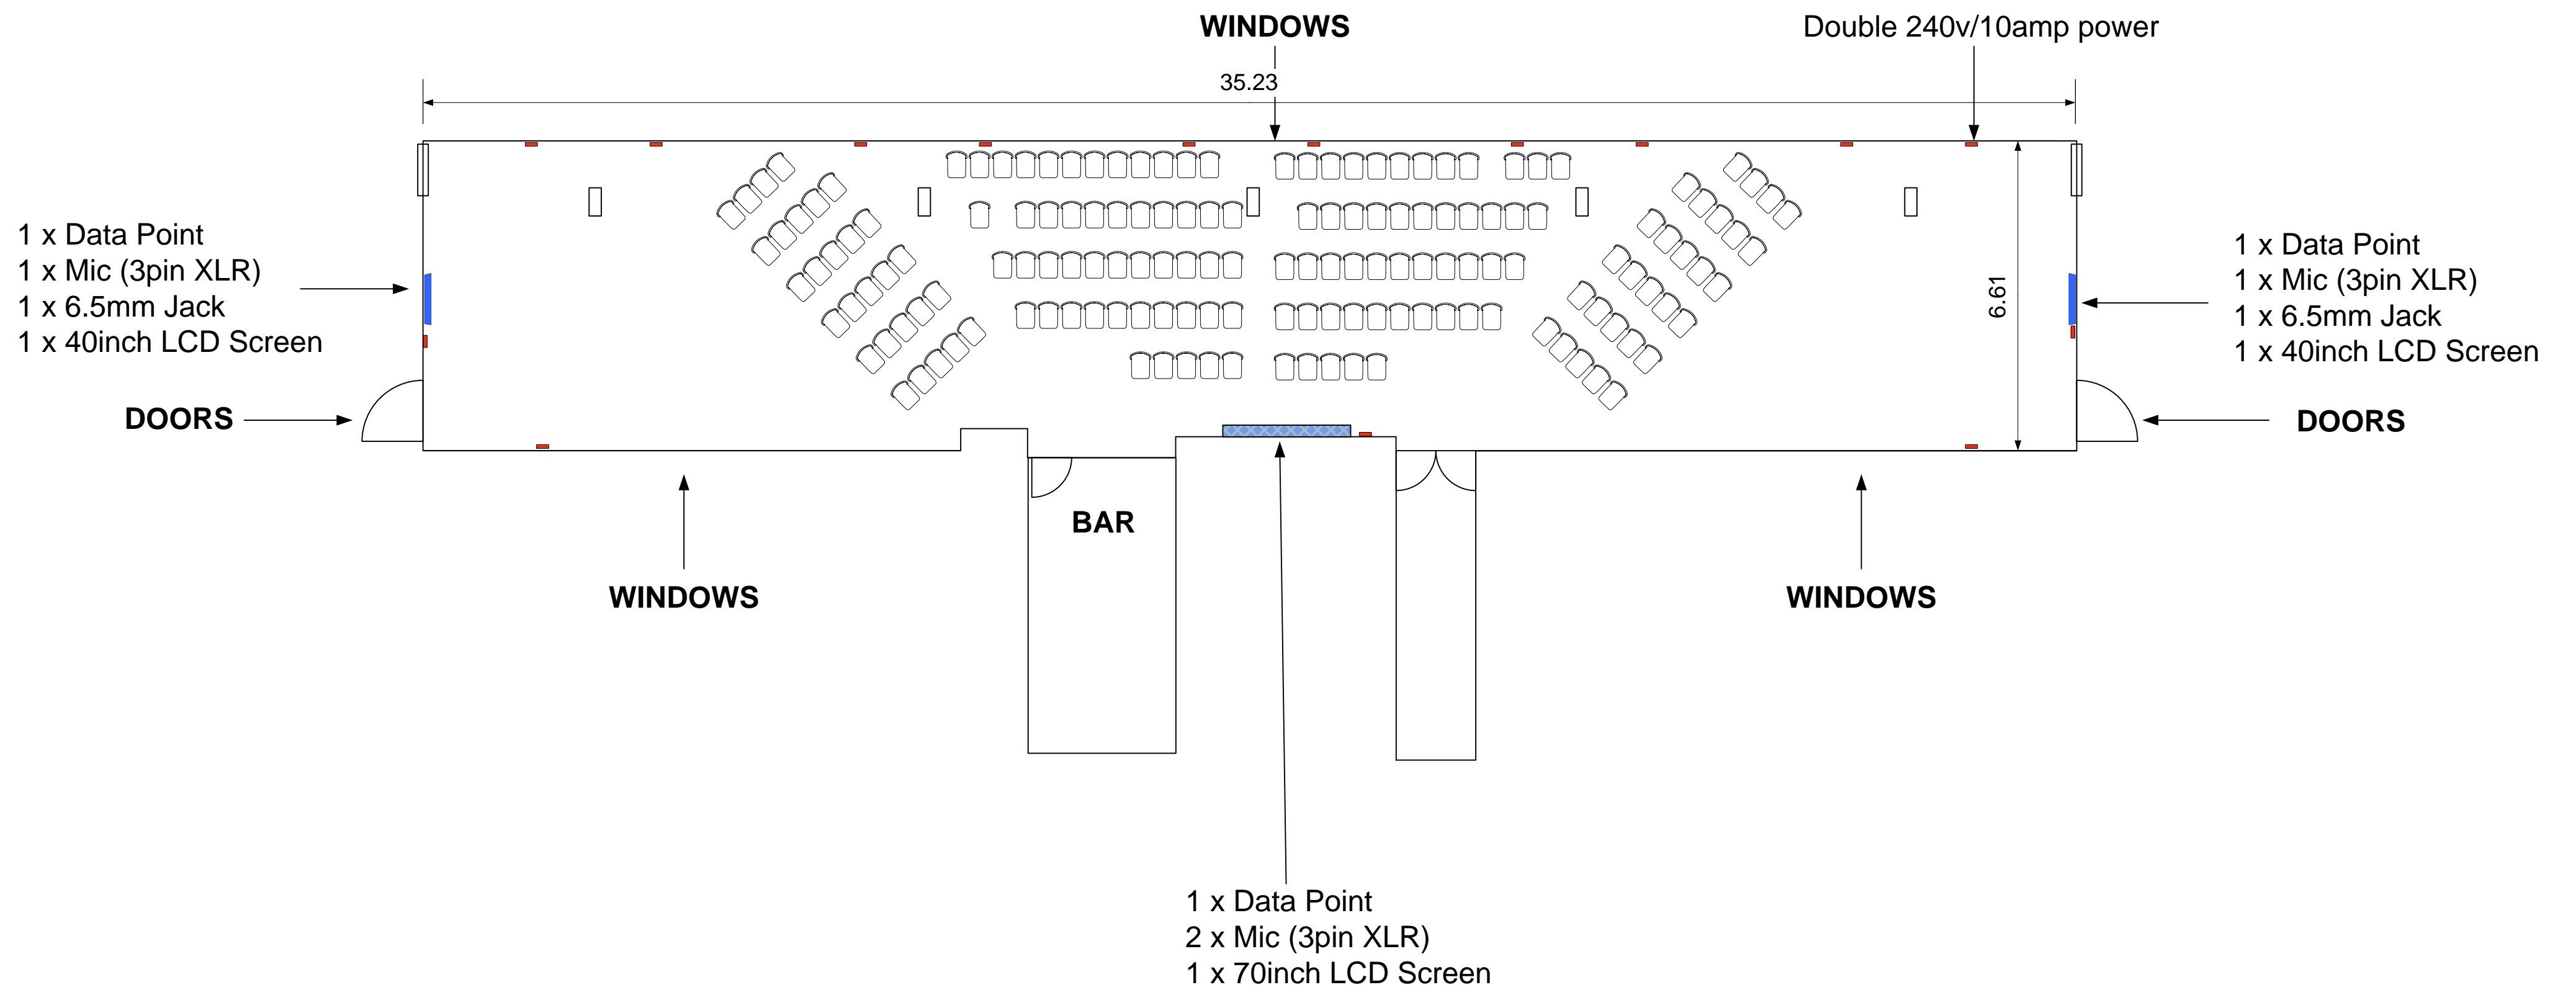

EVENT

DATE

Theatre Style - 158 pax

- Screen maybe slightly small for large meetings.
- Standard PA for lectern mic is available (not performance standard).
- Please note - In the AM the natural light from the windows will impair visibility to the screen.
- 2.6m from floor to ceiling though the venue space.
- Use of a rostra not recommended.

Seat Numbers		
	Table Number	Seats
	1	10
Total		10