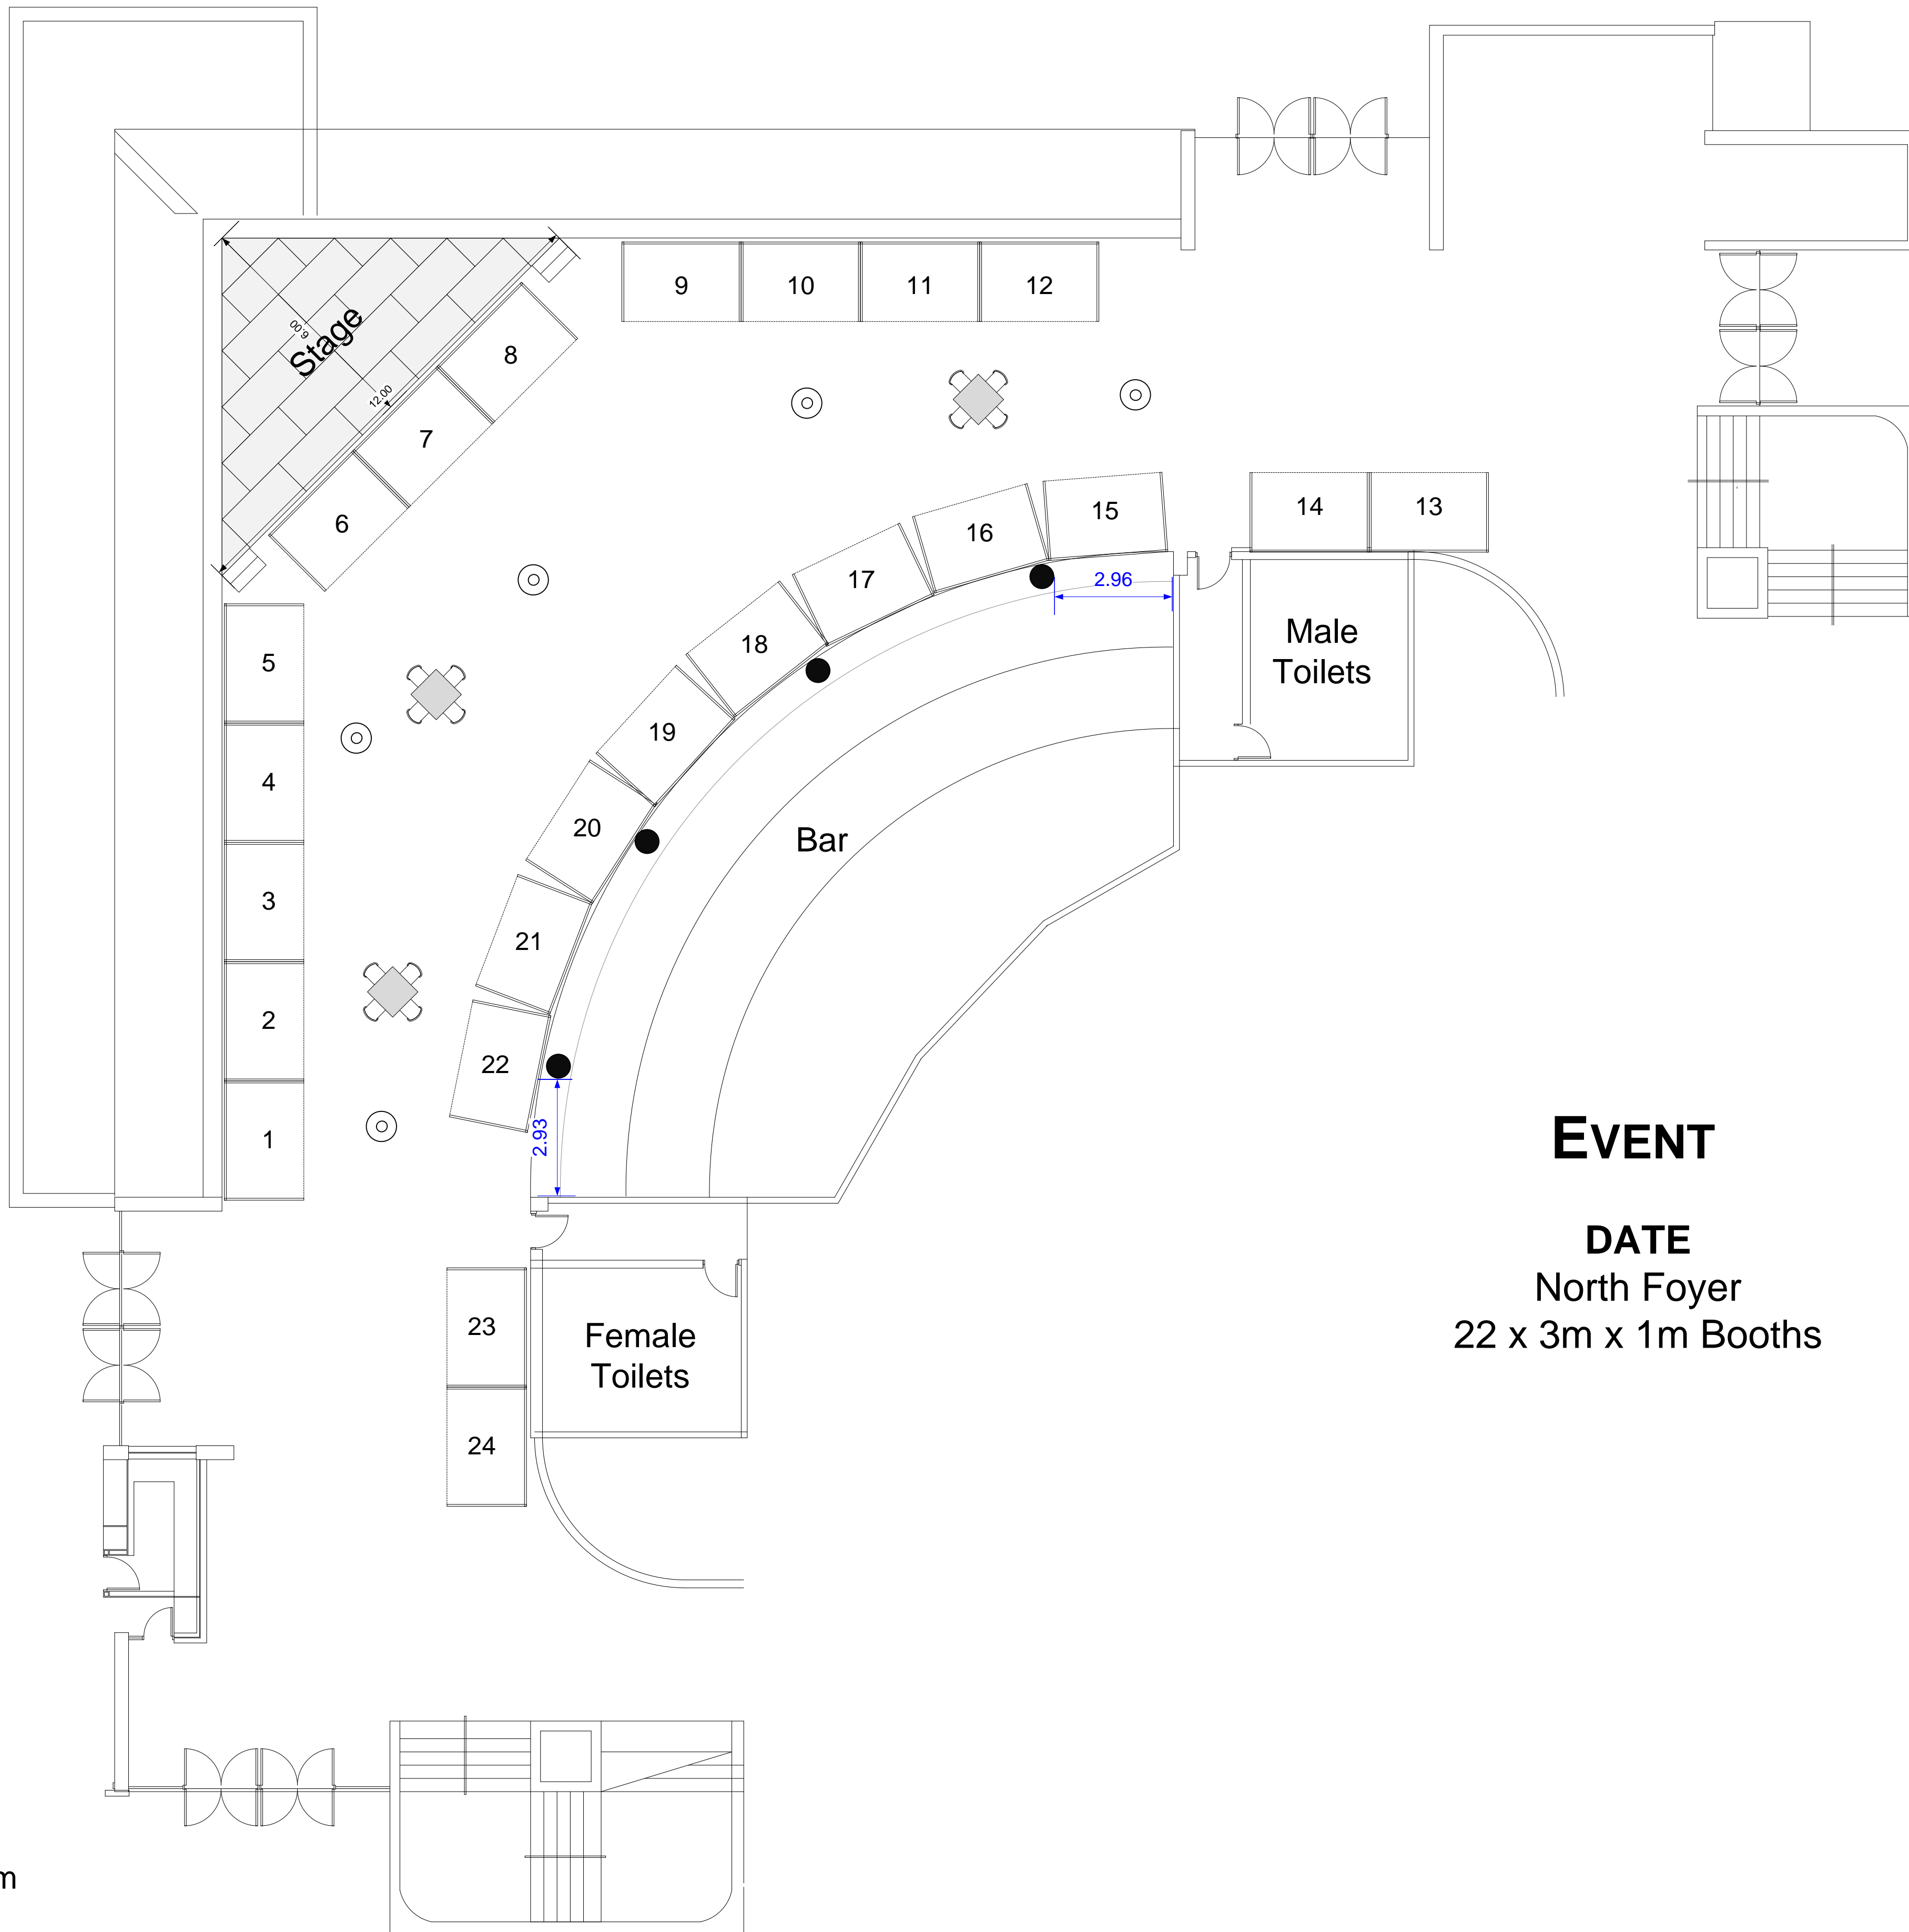

EVENT COORDINATOR:

V1

EVENT

DATE

North Foyer
22 x 3m x 1m Booths

0m 3m 5m 10m